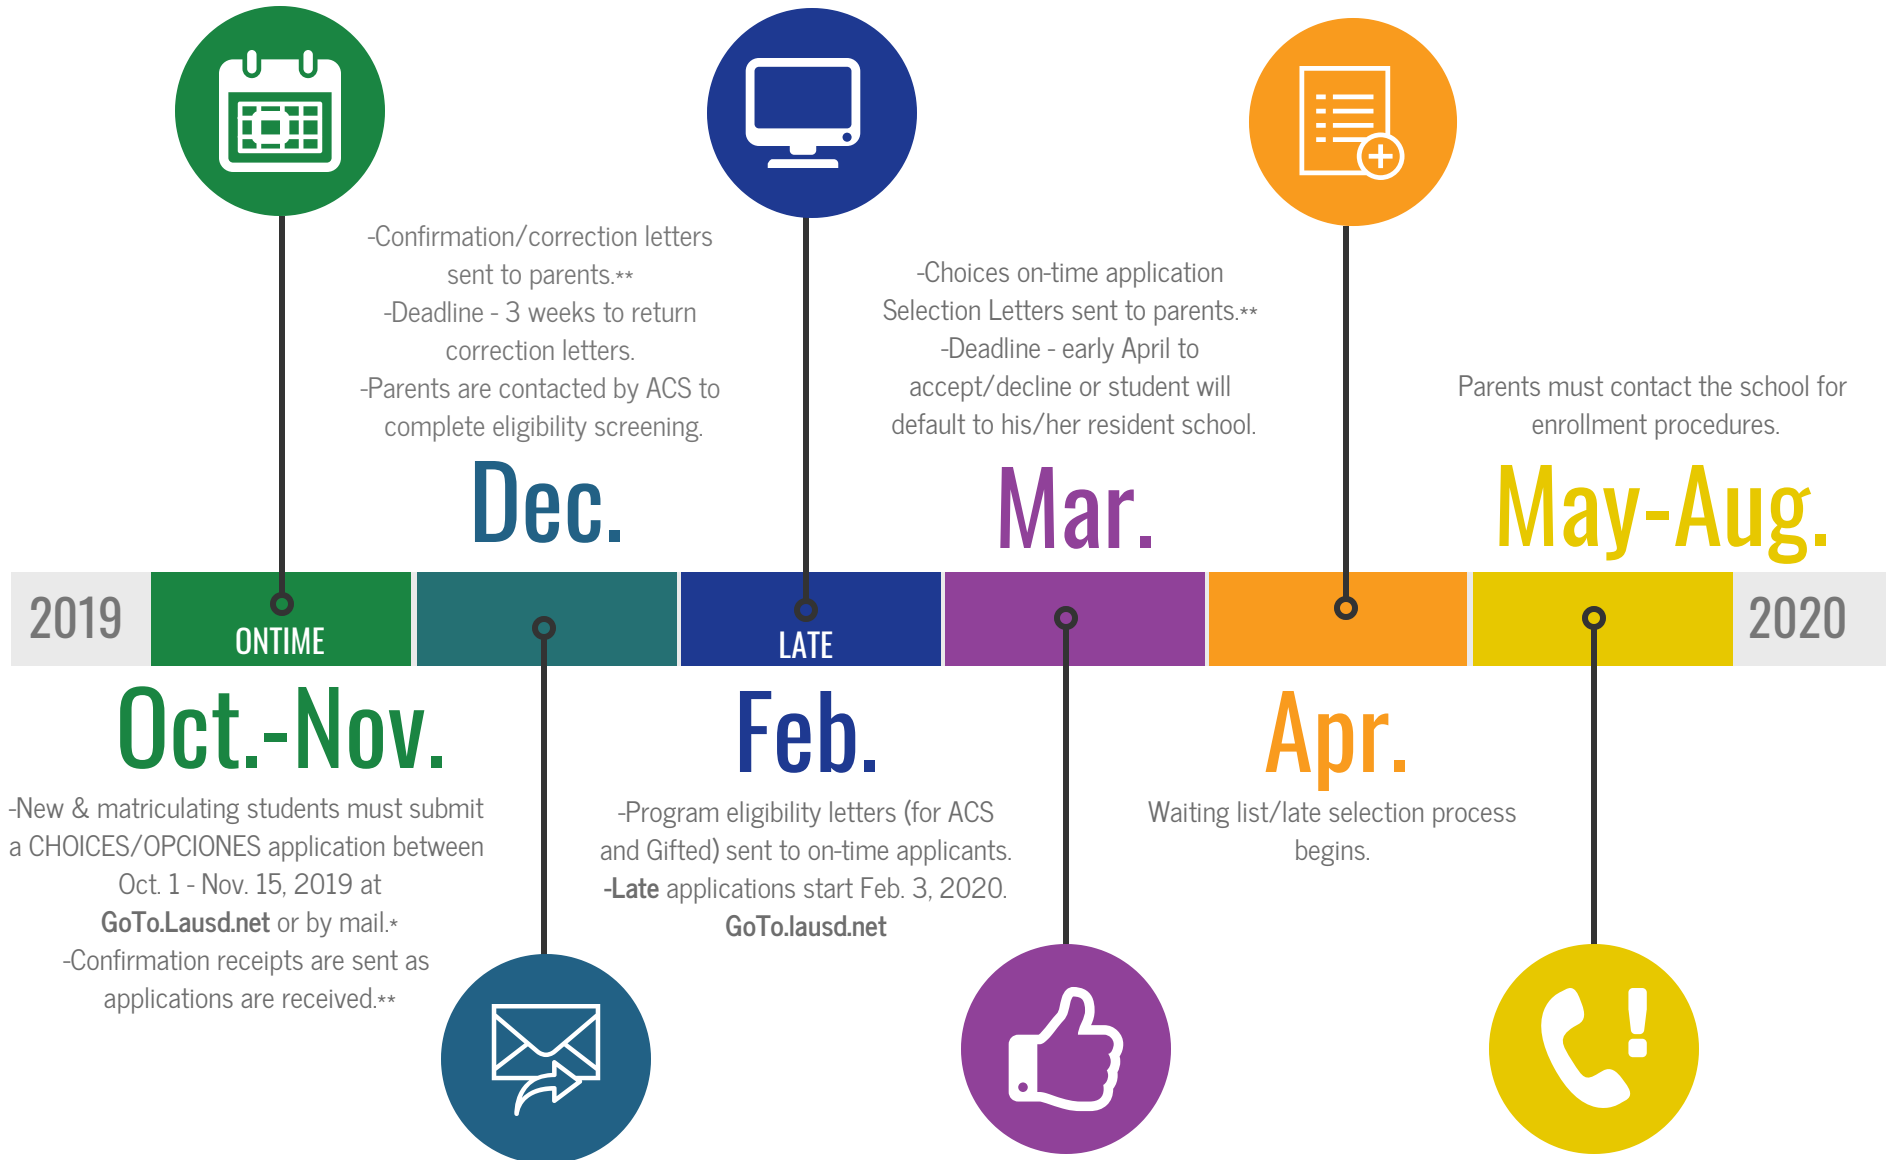

CHOICES Timeline

*Continuing Students do not need to submit an application each year.

**All correspondence for online applicants will be sent to Parent Account (apply.lausd.net).