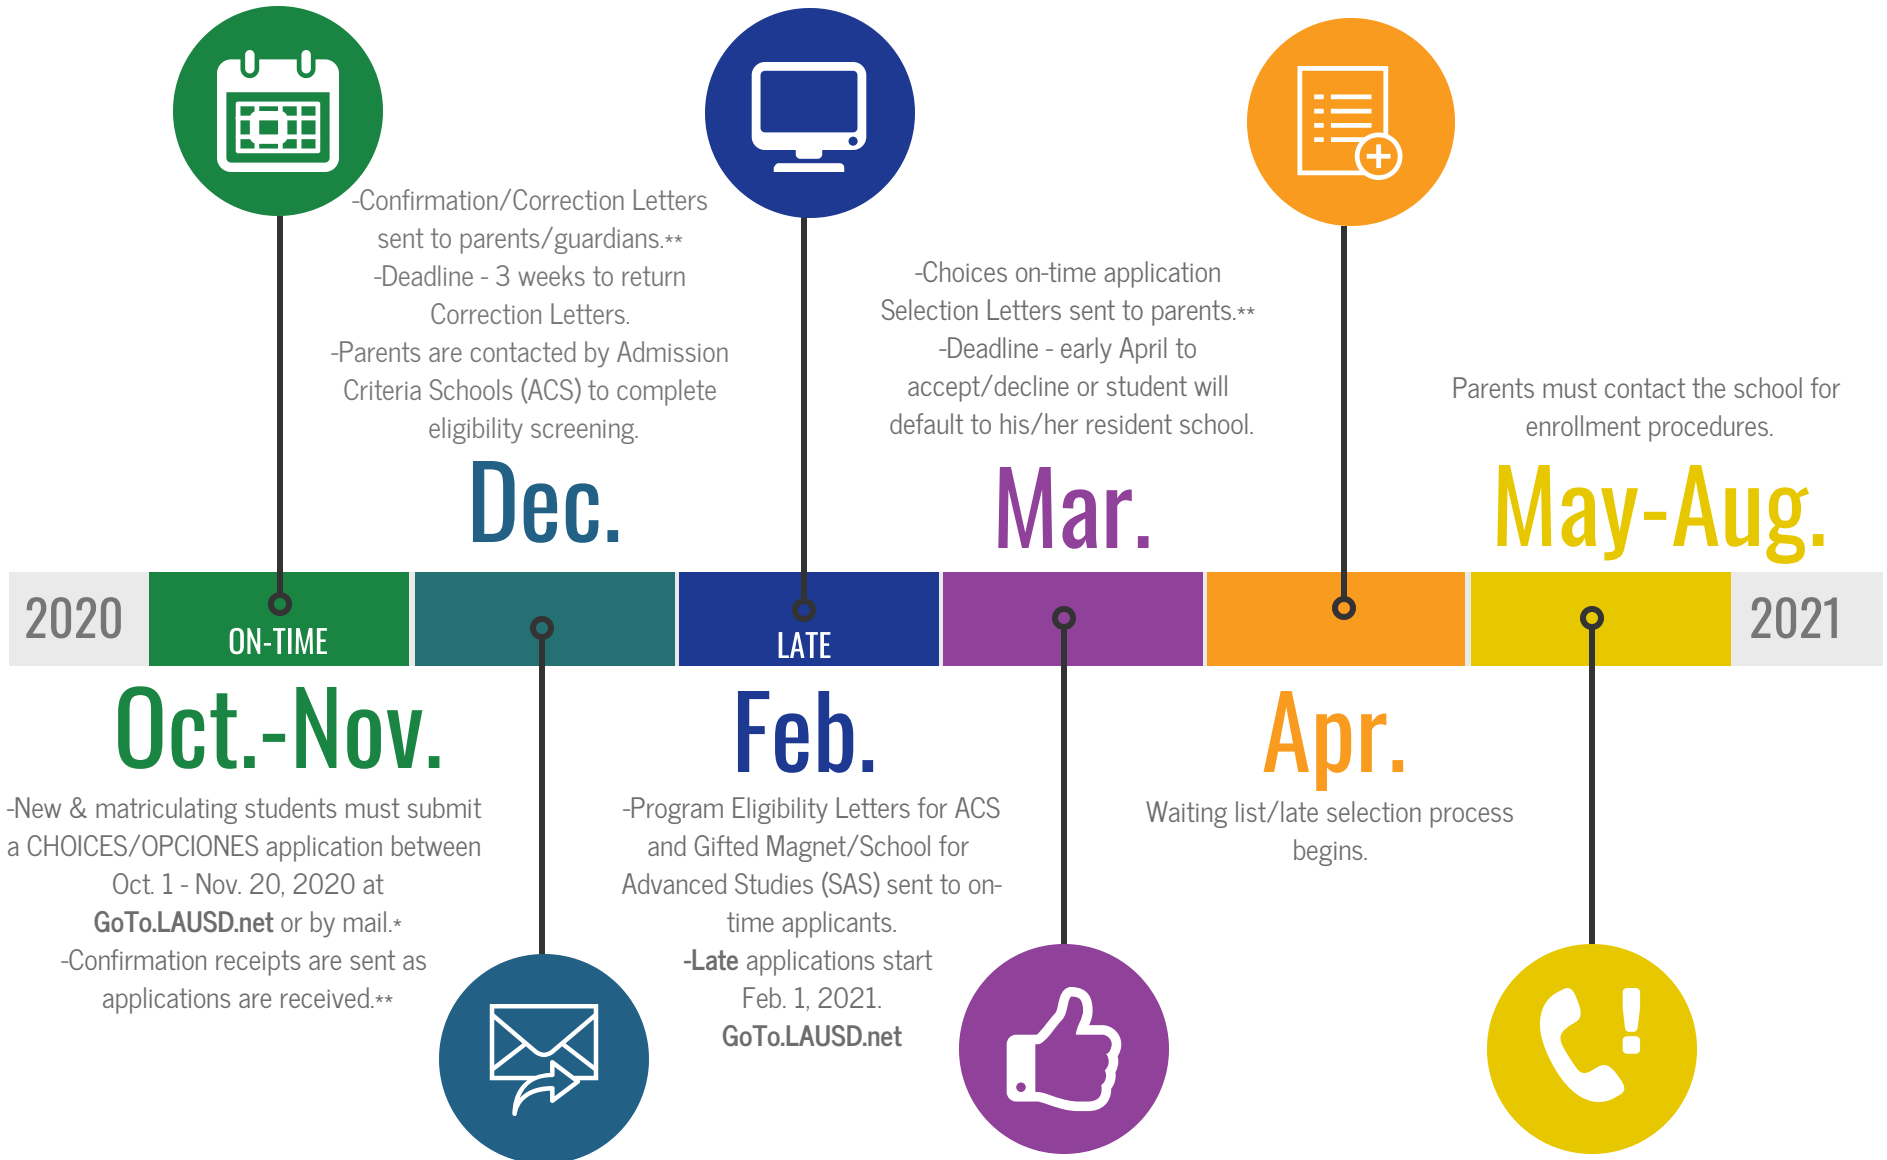

CHOICES Timeline

*Continuing students do not need to submit an application each year.

**All correspondence for online applicants will be sent to Parent Account (Apply.LAUSD.net).