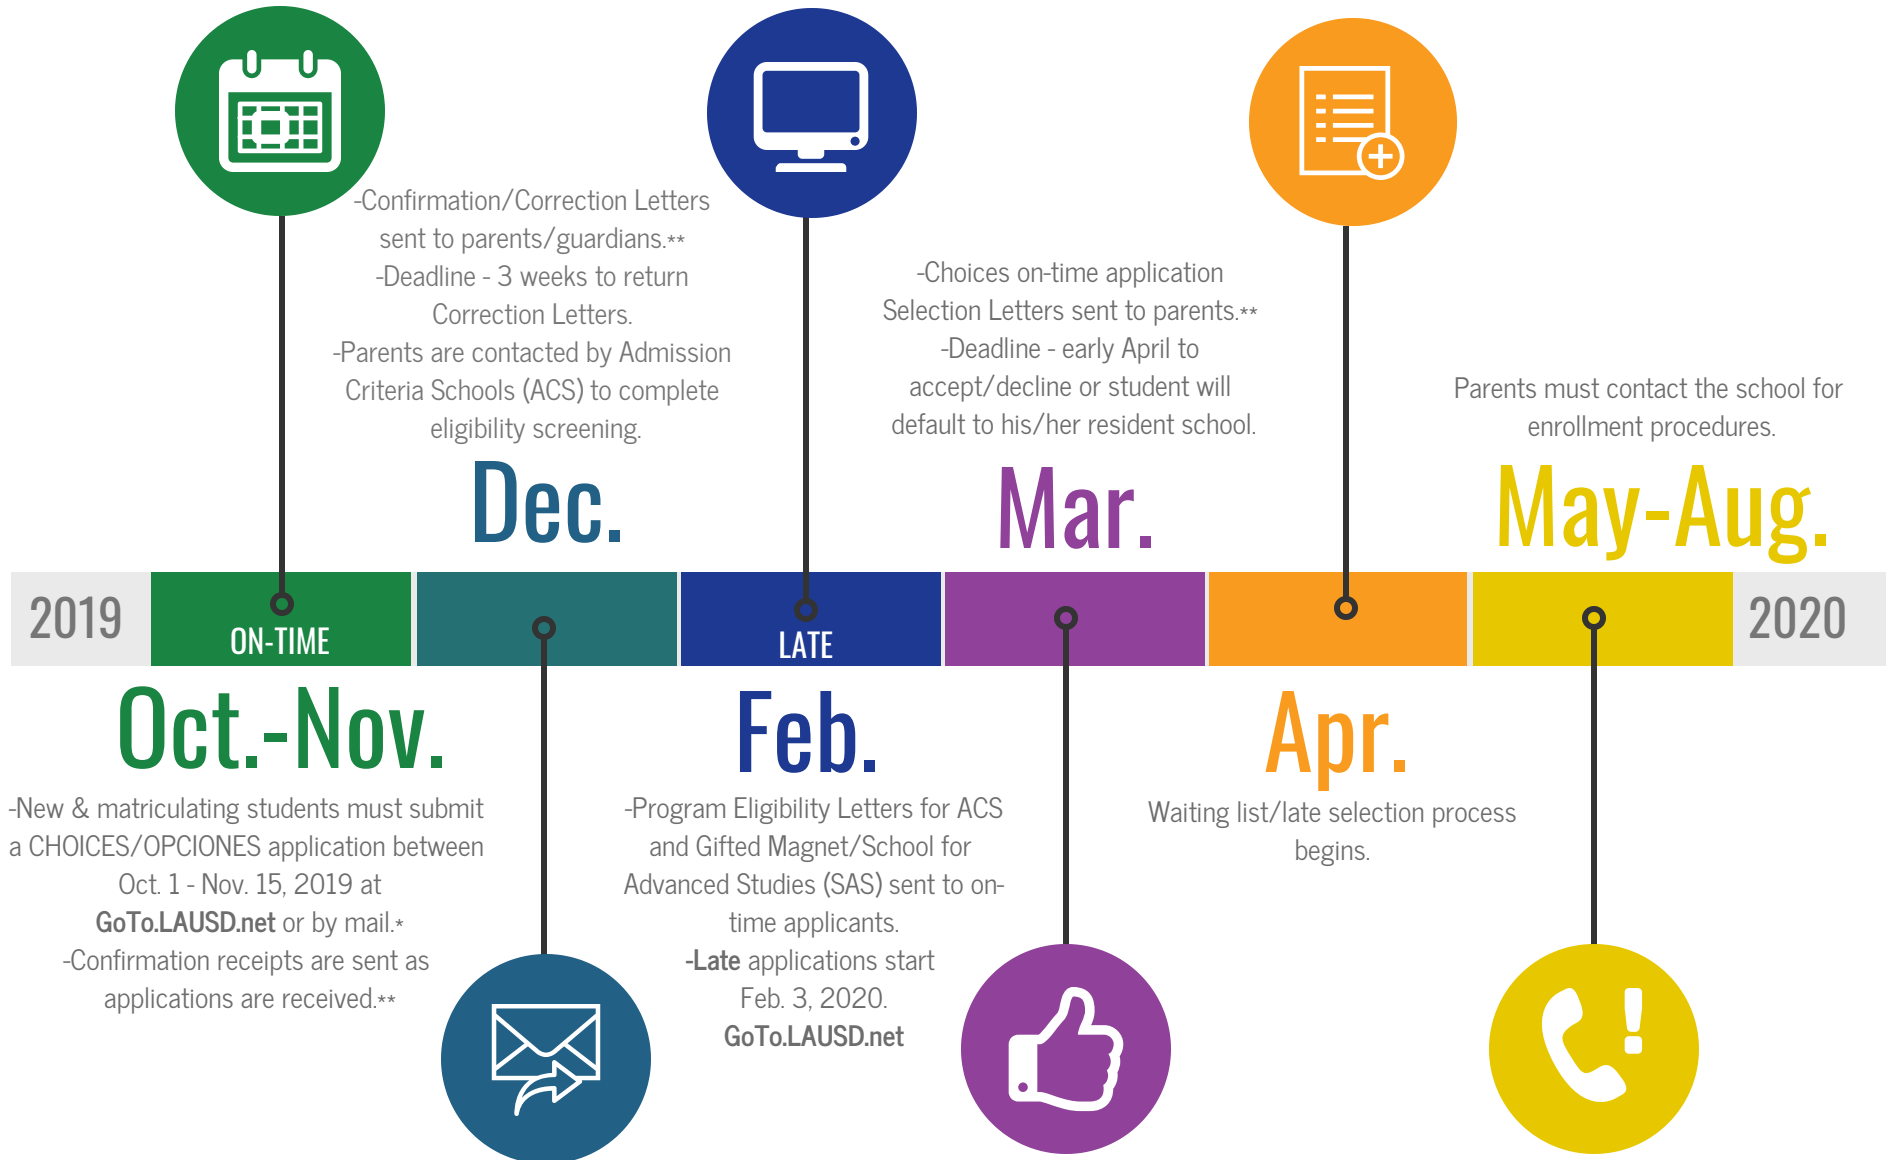

CHOICES Timeline

*Continuing students do not need to submit an application each year.

**All correspondence for online applicants will be sent to Parent Account (Apply.LAUSD.net).