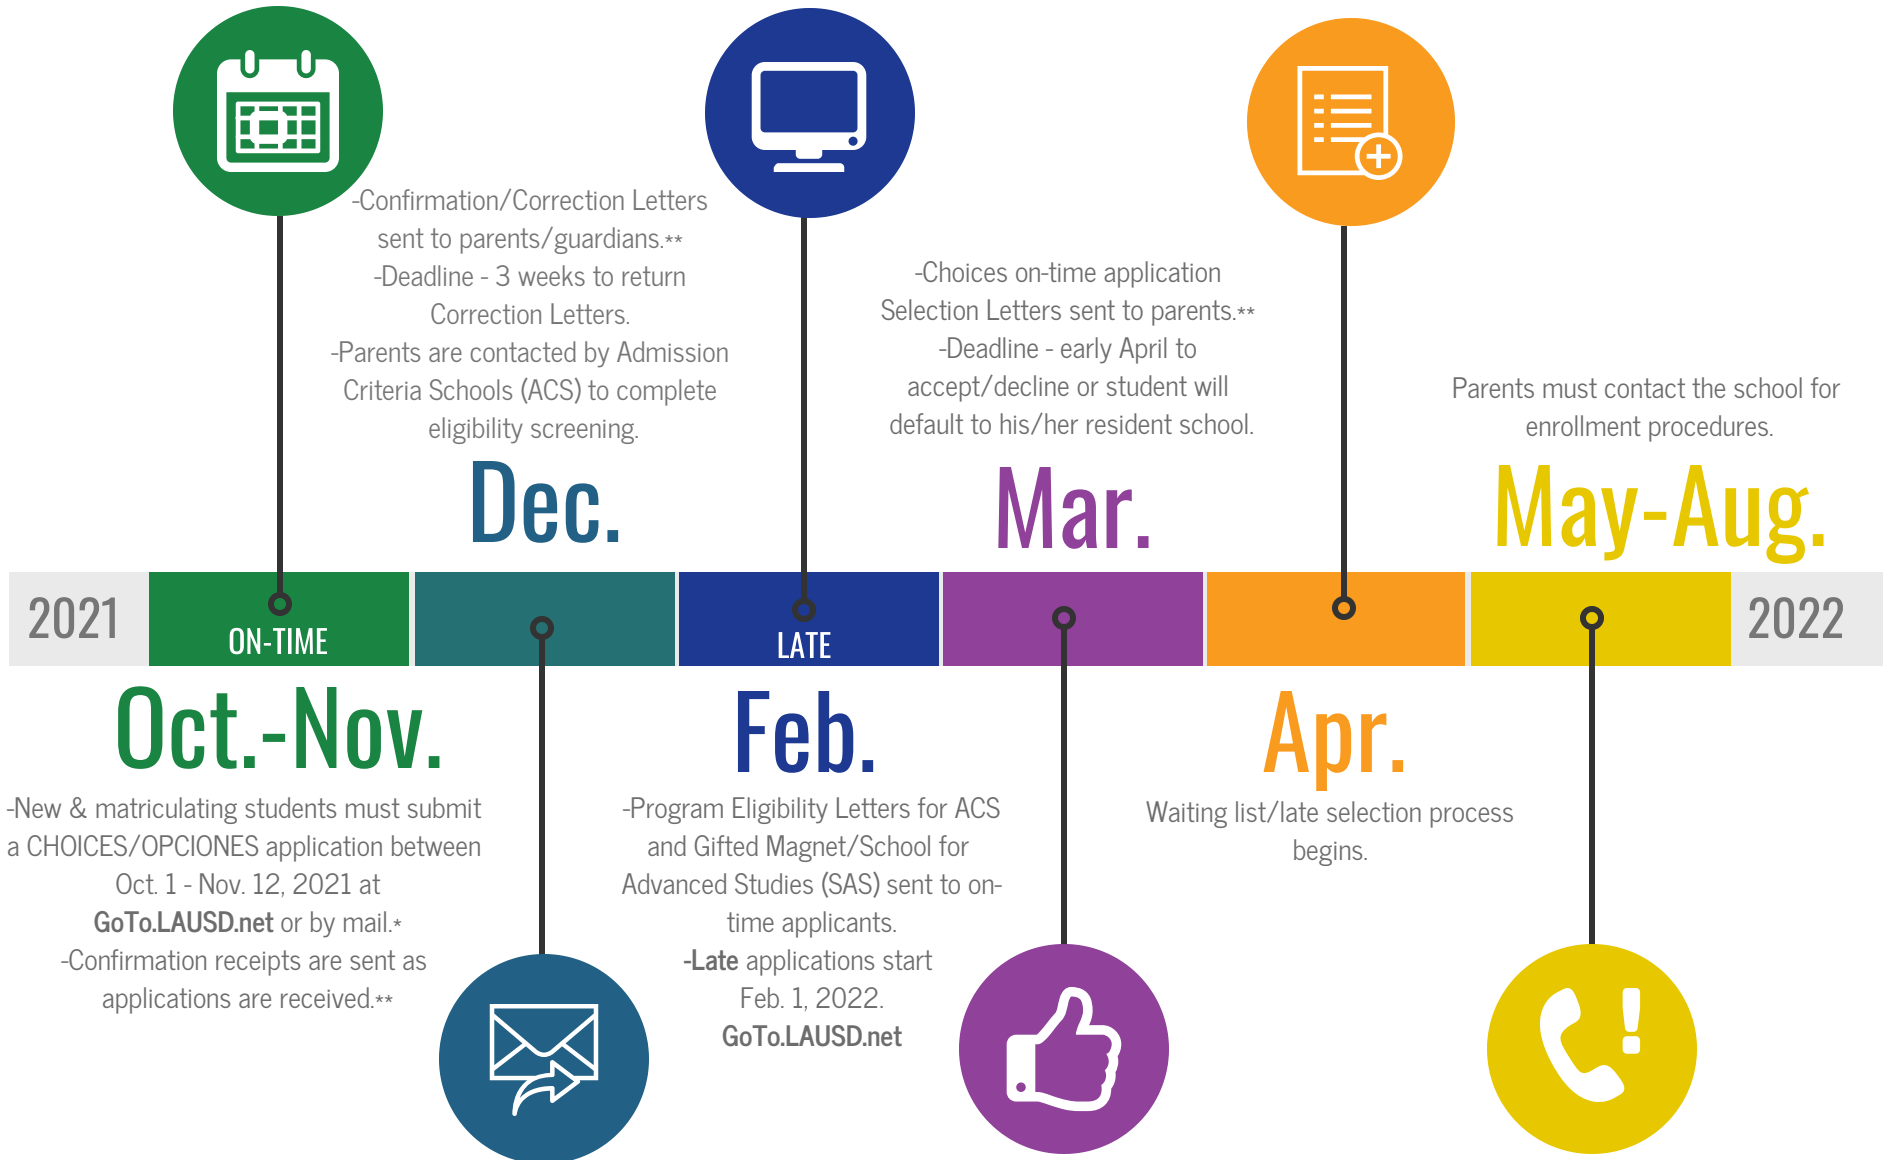

# CHOICES Timeline

\*Continuing students do not need to submit an application each year.

\*\*All correspondence for online applicants will be sent to Parent Account ([Apply.LAUSD.net](http://Apply.LAUSD.net)).