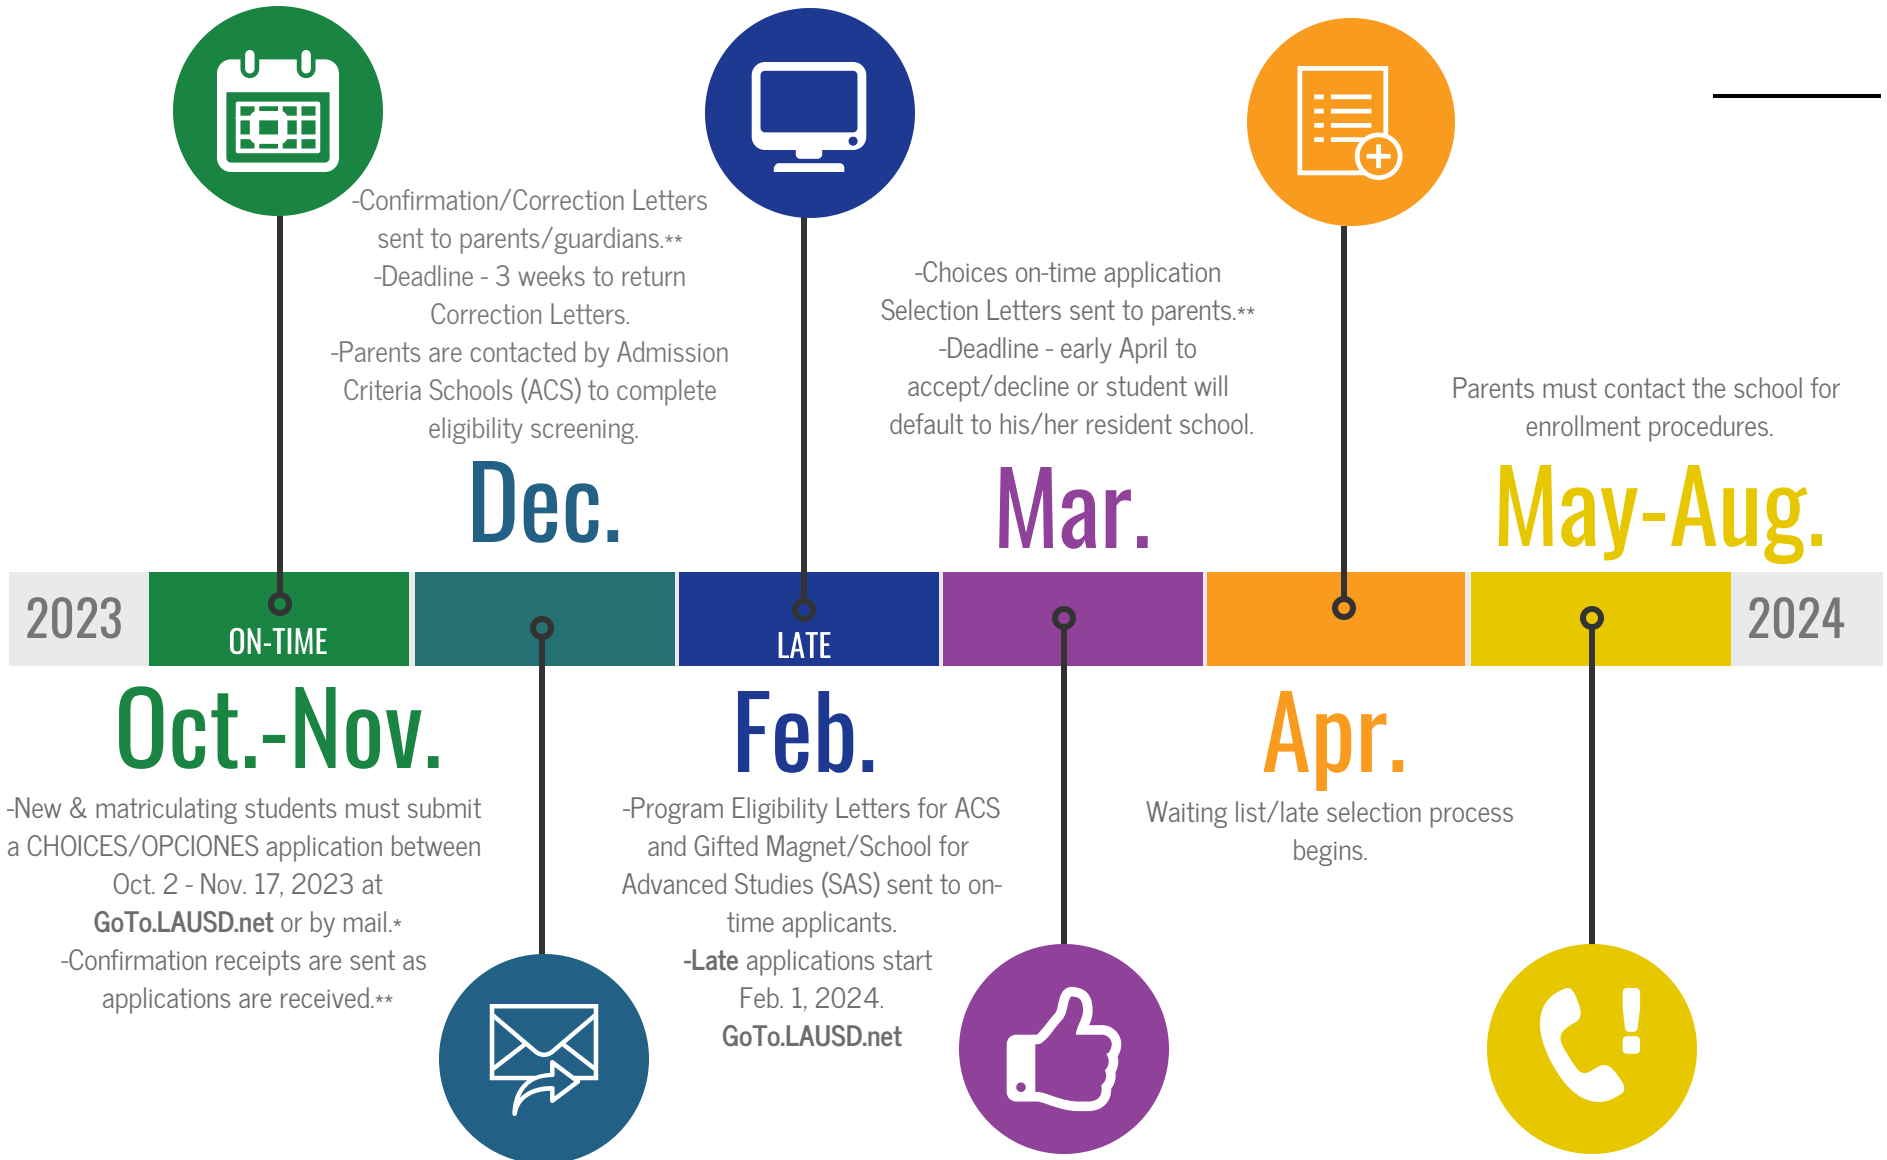

# CHOICES Timeline

\*Continuing students do not need to submit an application each year.

\*\*All correspondence for online applicants will be sent to Parent Account ([Apply.LAUSD.net](http://Apply.LAUSD.net)).